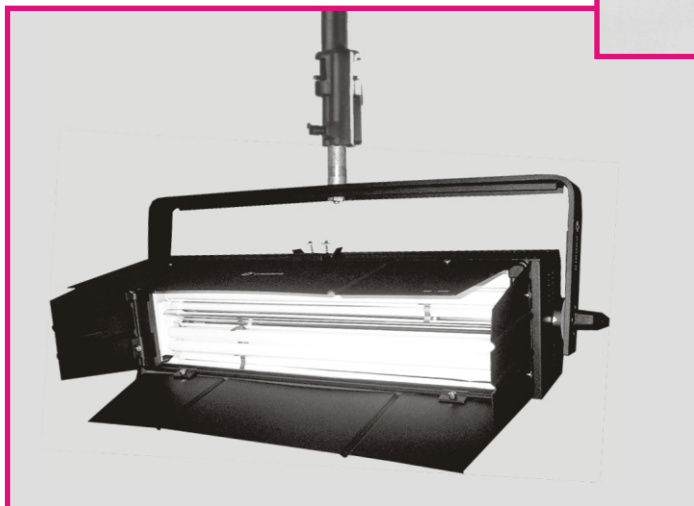

canara

A trusted name in Lighting

CANA COOL STUDIO LIGHT

MODEL: CC-255

CC-255

CC-255 (POS)

- | 110 watt low profile ,230VAC
- | Ideal for short throw studio or location lighting applications.
- | Wide range of beam angles achieved through variable configuration accessory options.
- | Medium Zone luminaire: Keylight, backlight or chromakey wall/cyclorama illumination.
- | Optional intensifier enhances performance.
- | Lamps available in tungsten or daylight balanced.
- | Lamps ,power cord ,yoke & stand adaptor included.
- | Choice of optional pole operated yoke.

specifications :

housing

14 gauge (2mm) formed aluminium sheet metal. Textured black polyester powder coat.

reflector

24 gauge (0.55mm) formed aluminium sheet metal. Polished specular finish.

ballast

(1) x 2-Lamp 55 watt electronic. 110 lamp watts. 230VAC/50Hz. Power factor : >0.97 Class A sound rating.

lamp

(2) x 55W/2G11/4 pin. 3000K ,3200K and 5600K 10,000 hours rated lamp life.

Lamp socket

2G11 4-pin Moulded white high-strength Thermoplastic Push-wire connectors 18 gauge (1.2mm) leads.

mounting

6x50mm extruded aluminium yoke with 28mm dia spud.

power entry

(incorporated on head)

includes:

on/off switch
Fuse holder
Onboard spare fuse
IEC connector

Power cord:

17ft (5m) long 3Cx1.5mm ²2Cu. PVC insulated flexible cable. 5/15 amp 3 pin plug.

dimming

0-10VDC analogue & manual
Optional
DMX control and Phase control