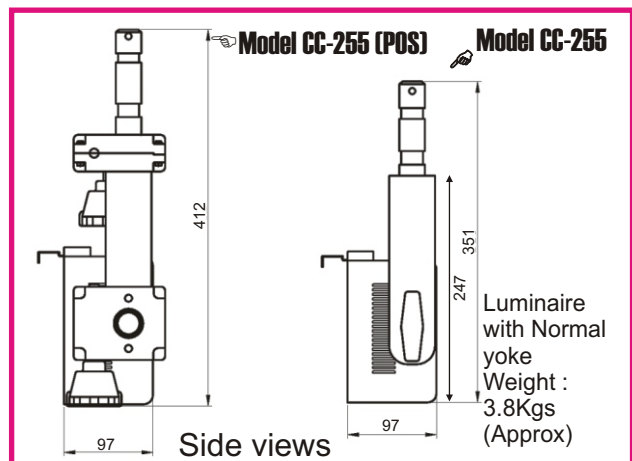

Product innovation is a continuous process hence data & design given are subject to change without notice

Accessory Options

<u>DESCRIPTION</u>	<u>CODE</u>	<u>Wt.in Kgs approx.</u>
4-leaf Barndoor	BD-255	1.00Kg
Gel Frame	GF-255	0.40Kg
Honey comb Wide	HCW-255	0.34Kg
Honey comb Medium	HCM-255	0.42Kg
Honey comb Narrow	HCN-255	0.50Kg
Intensifier	INT-255	2.00Kg
Honey comb Wide for intensifier	HCW-255 (I)	0.80Kg
Honey comb Medium for intensifier	HCM-255 (I)	0.90Kg
Honey comb Narrow for intensifier	HCN-255 (I)	1.00Kg
Cast aluminium 'C' clamp	ACC-10	0.60Kg
Al Barrel Clamp	ABC-10	1.09Kg