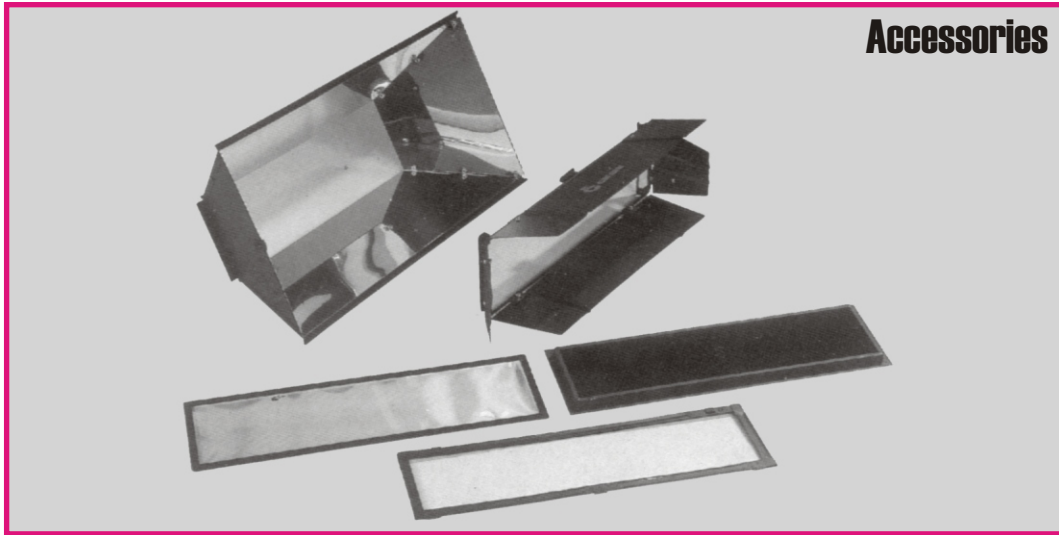

Accessories