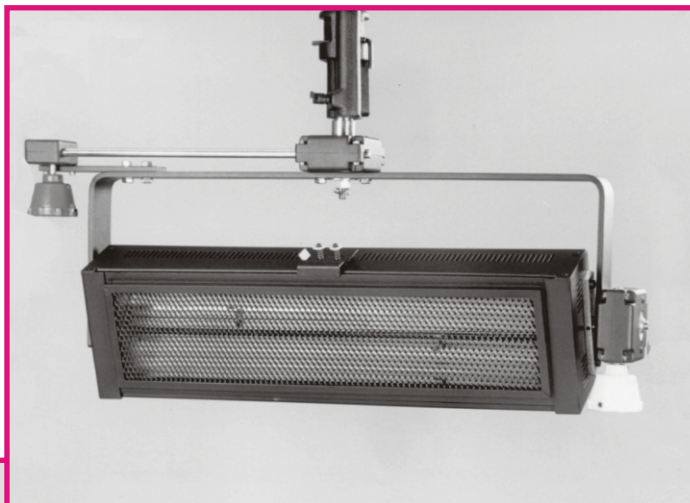

canara

A trusted name in Lighting

CANA COOL STUDIO LIGHT

MODEL: CC-255

CC-255

CC-255 (POS)

- | 110 watt low profile ,230VAC
- | Ideal for short throw studio or location lighting applications.
- | Wide range of beam angles achieved through variable configuration accessory options.
- | Medium Zone luminaire: Keylight, backlight or chromakey wall/cyclorama illumination.
- | Optional intensifier enhances performance.
- | Lamps available in tungsten or daylight balanced.
- | Lamps ,power cord ,yoke & stand adaptor included.
- | Choice of optional pole operated yoke.

specifications :

housing

14 gauge (2mm) formed aluminium sheet metal. Textured black polyester powder coat.

reflector

24 gauge (0.55mm) formed aluminium sheet metal. Polished specular finish.

ballast

(1) x 2-Lamp 55 watt electronic. 110 lamp watts. 230VAC/50Hz. Power factor : >0.97 Class A sound rating.

lamp

(2) x 55W/2G11/4 pin. 3000K ,3200K and 5600K 10,000 hours rated lamp life.

Lamp socket

2G11 4-pin Moulded white high-strength Thermoplastic Push-wire connectors 18 gauge (1.2mm) leads.

mounting

6x50mm extruded aluminium yoke with 28mm dia spud.

power entry

(incorporated on head)

includes:

on/off switch
Fuse holder
Onboard spare fuse
IEC connector

Power cord:

17ft (5m) long 3Cx1.5mm ²2Cu. PVC insulated flexible cable. 5/15 amp 3 pin plug.

dimming

0-10VDC analogue & manual
Optional
DMX control and Phase control