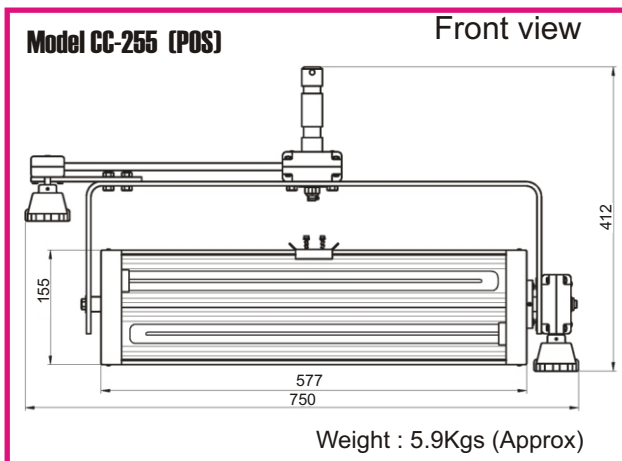

Product innovation is a continuous process hence data & design given are subject to change without notice

Accessory Options

<u>DESCRIPTION</u>	<u>CODE</u>	<u>Wt.in Kgs approx.</u>
4-leaf Barndoor	BD-255	1.00Kg
Gel Frame	GF-255	0.40Kg
Honey comb Wide	HCW-255	0.34Kg
Honey comb Medium	HCM-255	0.42Kg
Honey comb Narrow	HCN-255	0.50Kg
Intensifier	INT-255	2.00Kg
Honey comb Wide for intensifier	HCW-255 (I)	0.80Kg
Honey comb Medium for intensifier	HCM-255 (I)	0.90Kg
Honey comb Narrow for intensifier	HCN-255 (I)	1.00Kg
Cast aluminium 'C' clamp	ACC-10	0.60Kg
Al Barrel Clamp	ABC-10	1.09Kg