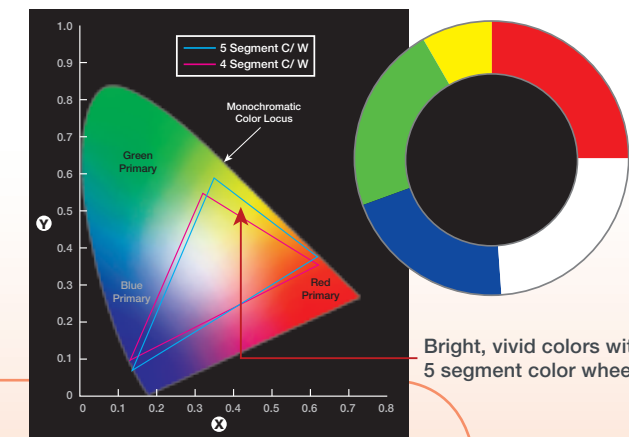

EP774

Digital DLP® Projector

Optoma 5 segment color wheel produces true vivid colors and maximises color accuracy

5 Preset User Modes
Presentation, Bright, Movie, Game, TV

Specification EP774

Display Technology	TI DLP® technology / 0.7" XGA DDR 12° DMD Chip
Resolution	Native XGA (1024x768), Computer capability up to 1400x1050 60Hz
Brightness (typical)	4000 ANSI Lumens
Contrast Ratio	2300 : 1
Displayable Colors	16.7 million colors
Projection Lens	F# 2.6 ~ 2.81 @2.4m, f = 26.01 ~ 29.84mm 1.15X Manual Zoom Lens
Projection Image Size	23.4 ~ 300.8 inches
Projection Distance	1.0 ~ 11 meters
Throw Ratio	1.8 ~ 2.1 (distance/screen width)
Keystone Correction	± 15°(vertical)
Aspect Ratio	4:3 Native, 16:9 Compatible
Scan Rate	Horizontal: 15 & 31 ~ 90KHz; Vertical: 50 ~ 85 Hz
PC Compatibility	SXGA+, XGA, SVGA, VGA; Compatible for IBM PC, Apple Macintosh, iMac
Video Compatibility	HDTV (480i/p, 576i/p, 720p, 1080i), NTSC/NTSC 4.43, PAL B/G/H/I/M/N 60, SECAM
Input / Output Connections	One DVI-D with HDCP input; One VGA input (YPbPr/YCbCr, VGA); One mini DIN S-Video input; One RCA for composite video input; One audio input RCA type; One audio input mini-jack type; One VGA pass through output; One audio output with volume control; One USB for mouse control; One RS232 interface D-sub 9 pin type, One +12v relay for screen control; Two IR receivers (front & back)
Uniformity	85 %
Lamp Type	280-watt P-VIP user replaceable lamp
Estimated Lamp Life	2000 hours (Normal mode) / 3000 hours (ECO mode)
Speaker	3W mono speaker
Power Supply	AC input 100 ~ 240V; 50/60 Hz
Weight	3.7 kg / 8.2 lbs
Operational Noise	33dB (Normal mode) / 28dB (ECO mode)
Dimensions (WxDxH)	300mm x 244mm x 100.5mm

Projection Distance (meter) / Image Size (diagonal inch)

Projection Distance	Maximum Image	Minimum Image
1.5	41.0	35.2
2.0	54.7	46.9
2.5	68.4	58.6
3.0	82.0	70.3
4.0	109.4	93.7
5.0	136.7	117.2
6.0	164.0	140.6
7.0	191.4	164.0
8.0	218.7	187.5
9.0	246.1	210.9
10.5	287.1	246.1
11.0	300.8	257.8

For guide purposes only