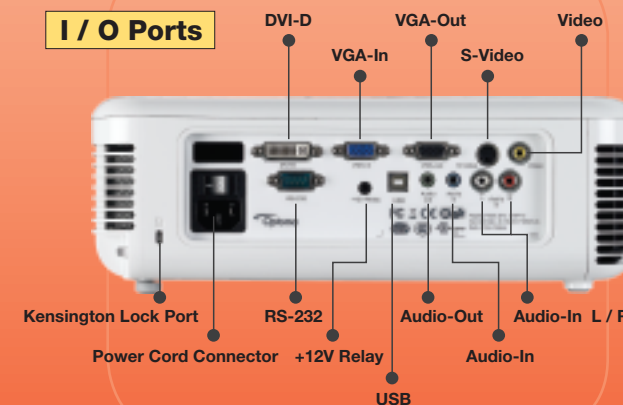

Available from:

www.optoma.com

All Specifications are subject to change without notice.
© 2007, Optoma Corporation. DLP® and the DLP® medallion are trademarks of Texas Instruments. All other names mentioned herein are property of their respective owners.